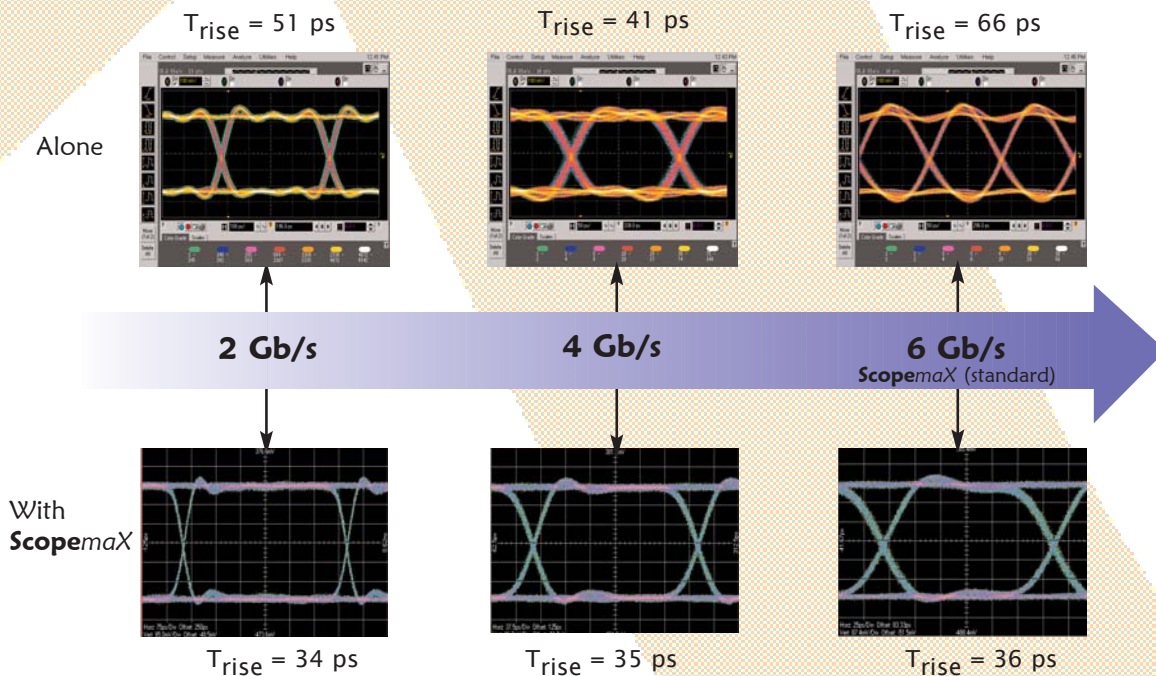

Agilent 54855A

Performance

Extend the life of the 6 GHz Agilent 54855A by expanding its performance with ScopemaX

- ◆ Boost the bandwidth to 12.5 GHz
- ◆ Increase the data rate measurement capability to 6 Gb/s
- ◆ Enjoy the powerful jitter and signal integrity software included on the system

Bandwidth

Agilent 54855A Data Rate Performance

The examples below show before and after performance looking at a K28.5 data pattern at increasing data rates. ScopemaX more than doubles your capabilities for less than half the cost of a new real-time scope.