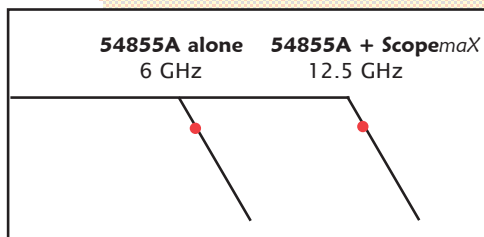

Bandwidth

Agilent 54855A Data Rate Performance

The examples below show before and after performance looking at a K28.5 data pattern at increasing data rates. ScopemaX more than doubles your capabilities for less than half the cost of a new real-time scope.